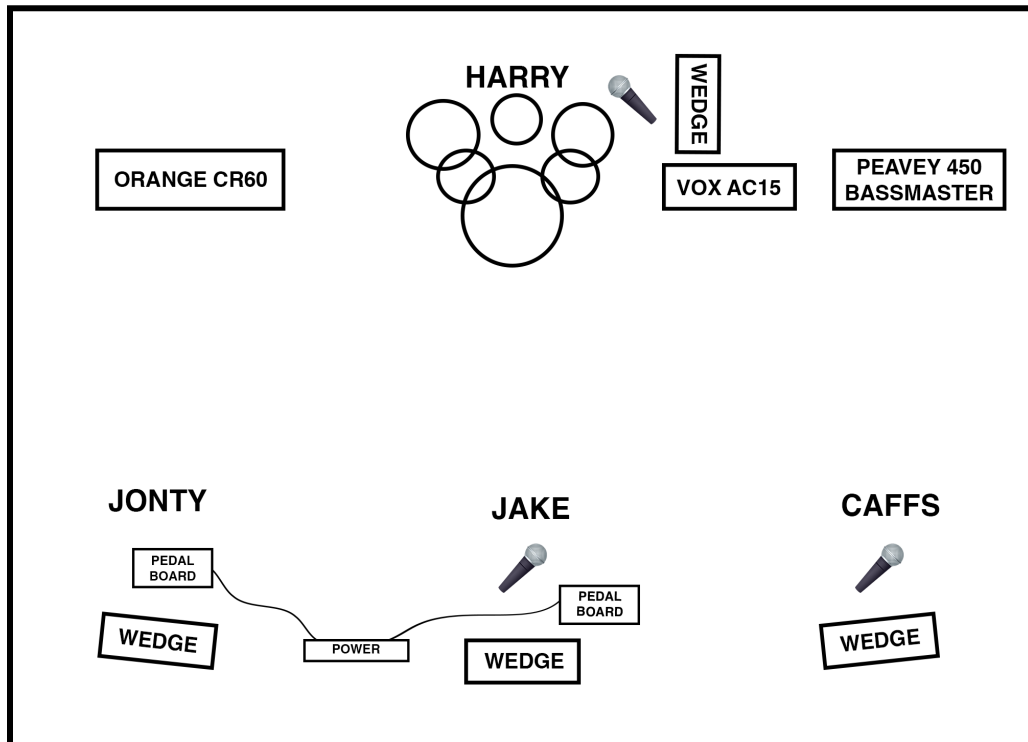

SUNLINER BASIC TECH SPEC

Jake - Vocals/Guitar
Amp - Vox AC15 combo

Jonty - Guitar
Amp - Orange combo+cab

Caffs - Bass/Backing Vocals
Amp - Peavey 450 Bass Master (DI Out)

Harry - Drums/Backing Vocals
Kick
Snare
1 Rack Tom
1 Floor Tom
1 Hihat
3 x Cymbals inc Ride

This is an ideal monitor scenario, we understand not all venues will have the equipment/space for a monitor per member.